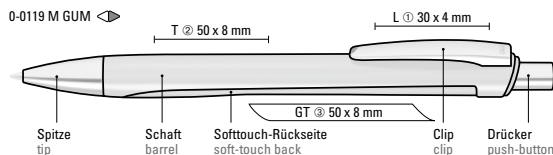

Gummierte
Softtouch-Rückseite
Softtouch surface
on back

uma Qualitätsmine
uma quality refill