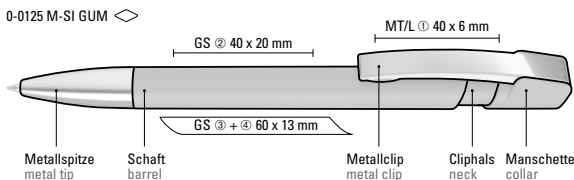

Softtouch-Oberfläche
Softtouch surface

Flexibler Metallclip
und Metallspitze
Flexible metal clip
and metal tip

uma Qualitätsmine
uma quality refill