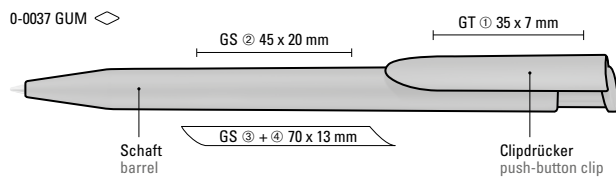

Softtouch-Oberfläche auf Clip und Schaft
Softtouch surface on clip and barrel

uma Qualitätsmine
uma quality refill