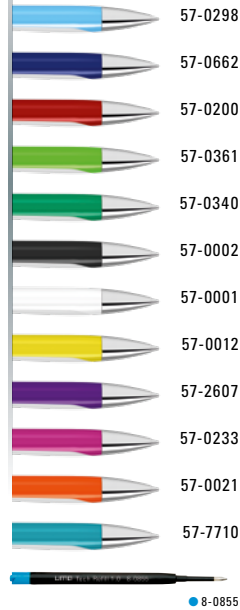

Mix n' Match: Ab 2.000 Stück kann das Modell farblich kombiniert werden.

0-0119 GUM: Druckkugelschreiber mit zweigeteiltem Schaft aus gedeckt glänzender Vorderseite und weiß gummierter Softtouch-Rückseite. Clip in gedeckt weiß. Spitze und Drücker silber glanzverchromt.

0-0119 M GUM: Druckkugelschreiber mit zweigeteiltem Schaft, aus gedeckt glänzender Vorderseite und farbig gummierter Softtouch-Rückseite. Metallclip, Spitze und Drücker silber glanzverchromt.

0-0119 GUM
Mindestbestellmenge 1.000 Stück
Werbeschlüssel Schaft T/GT, Clip T

0-0119 M GUM
Mindestbestellmenge 1.000 Stück
Werbeschlüssel Schaft T/GT, Clip L

Mix n' Match: From 2,000 pieces, you can choose any colour combination.

0-0119 GUM: Retractable ballpoint pen with two-part barrel made from opaque glossy front and softtouch surface back in white. Clip in opaque white. Tip and push-button chrome plated.

0-0119 M GUM: Retractable ballpoint pen with two-part barrel made from opaque glossy front and coloured softtouch surface back. Metal clip, tip and push-button chrome plated.

0-0119 GUM
Minimum quantity 1,000 pieces
Advertising code barrel T/GT, clip T

0-0119 M GUM
Minimum quantity 1,000 pieces
Advertising code barrel T/GT, clip L

0-0119 GUM ● 8-0855
0-0119 M GUM ● 8-0855