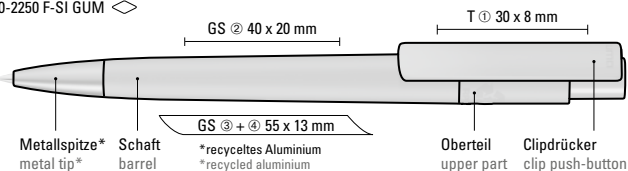

0-2250 F-SI GUM: Retractable ballpoint pen with softtouch housing made from recycled PET material with opaque matt clip, metal tip made from recycled aluminium in matt silver.

Minimum quantity 1,000 pieces
Advertising code barrel GS, clip T

0-2250 F-SI GUM (● 8-0855)

57-0298

8-0855

Die Gewinnung und Verarbeitung des rPET-Materials aus 100% recycelten PET-Flaschen sowie das rAL-Material aus 100% recycelten Aluminium-Getränkedosen findet in Europa statt. Die beiden Materialien eignen sich für einen langlebigen und nachhaltigen Werbeeinsatz. Dank der europäischen und klimaneutralen Produktion leistet der uma RECYCLED PET PEN PRO F SI GUM einen zusätzlichen nachhaltigen Beitrag zur Schonung der Umwelt.

Aufgrund der Besonderheiten des Materials (recyceltes PET-Material) sind produktionstechnische Farbschwankungen gegeben.

The extraction and processing of the rPET material from 100% recycled PET bottles, as well as the rAL material from 100% recycled aluminium beverage cans takes place in Europe. Both materials are suitable for a durable and sustainable advertisement. Thanks to the European and climate-neutral production, the uma RECYCLED PET PEN PRO F SI GUM makes an additional sustainable contribution to the protection of the environment.

Due to the special nature of the material (recycled PET material) production-related variations are possible.

0-2250 F-SI GUM ◊

Softtouch-Oberfläche auf Schaft
Softtouch surface on barrel

Europäische Produktion
European production

Recycelte Metallspitze
Recycled metal tip

uma Qualitätsmine
uma quality refill