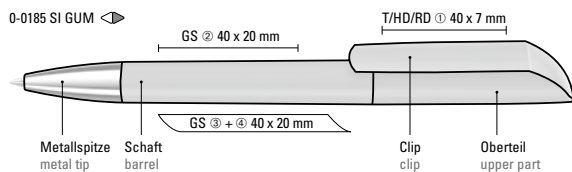

Mix n' Match: Ab 2.000 Stück kann das Modell farblich kombiniert werden.

0-0185 SI GUM: Drehkugelschreiber mit Softtouch-Gehäuse und gedeckt glänzendem Clip, Spitze glanzverchromt.

Mindestbestellmenge 1.000 Stück
Werbeschlüssel Schaft GS, Clip T/HD/RD

Mix n' Match: From 2,000 pieces, you can choose any colour combination.

0-0185 SI GUM: Twist ballpoint pen with softtouch housing and opaque glossy clip, tip chrome plated.

Minimum quantity 1,000 pieces
Advertising code barrel GS, clip T/HD/RD

0-0185 SI GUM ● 8-0866

	32-0292
	32-2175
	32-7686
	32-1805
	32-0382
	32-0348
	32-0343
	32-0002
	32-0428
	32-0115
	32-2705
	32-2104
	32-1817
	32-0203
	32-0213
	32-1585
	32-0638
	32-3262
	32-0321
	32-0468
	32-7569
	32-0469

● 8-0866