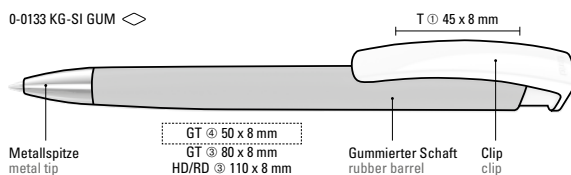

0-0133 KG-SI GUM ◊