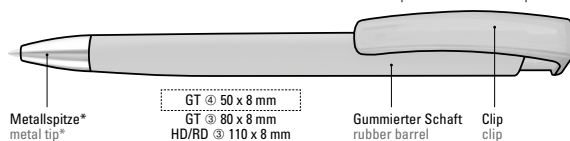

0-0133 GUM, 0-0133 KT GUM, 0-0133 SI GUM*, 0-0133 KT-SI GUM* $\diamond$ T $\odot$ 45 x 8 mm