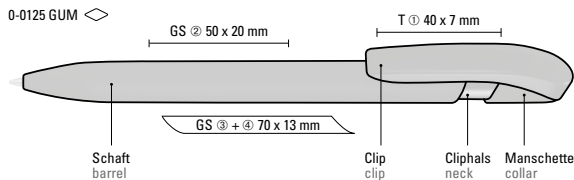

Softtouch-Oberfläche
Softtouch surface

Flexibler Metallclip
und Metallspitze
Flexible metal clip
and metal tip

uma Qualitätsmine
uma quality refill