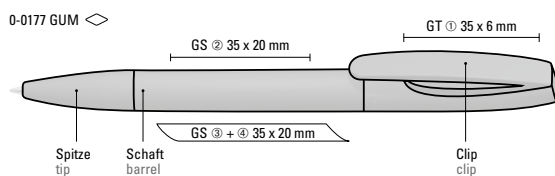

Softtouch-Oberfläche
auf Clip, Schaft und Spitze
Softtouch surface
on clip, barrel and tip

uma Qualitätsmine
uma quality refill