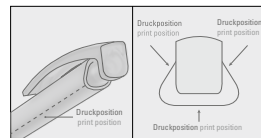

TRINITY (KT) GUM TRINITY (KT)-SI GUM

0-0133 GUM: Druckkugelschreiber mit gummiertem Dreikantgehäuse und gedeckt glänzendem Clip.

0-0133 KT GUM: Druckkugelschreiber mit gummiertem Dreikantgehäuse und transparent glänzendem Clip.

0-0133 SI GUM: Druckkugelschreiber mit gummiertem Dreikantgehäuse, gedeckt glänzendem Clip und schwerer Metallspitze glanzverchromt.

0-0133 KT-SI GUM: Druckkugelschreiber mit gummiertem Dreikantgehäuse, transparent glänzendem Clip und schwerer Metallspitze glanzverchromt.

Mindestbestellmenge 1.000 Stück
Werbeschlüssel Schaft GT/HT/RD, Clip T

0-0133 GUM: Retractable ballpoint pen with softtouch triangular housing and opaque glossy clip.

0-0133 KT GUM: Retractable ballpoint pen with softtouch triangular housing and transparent clip.

0-0133 SI GUM: Retractable ballpoint pen with softtouch triangular housing, opaque glossy clip and heavy metal tip chrome plated.

0-0133 KT-SI GUM: Retractable ballpoint pen with softtouch triangular housing, transparent clip and heavy metal tip chrome plated.

Minimum quantity 1,000 pieces
Advertising code barrel GT/HT/RD, clip T

0-0133 KT GUM (● 8-0855)
0-0133 KT-SI GUM (● 8-0855)

	50-2925
	50-2388
	50-7687
	50-7627
	50-2420
	50-0347
	50-0002
	50-0429
	50-0101
	50-0130
	50-0266
	50-2039
	50-1665
	50-0326

0-0133 GUM (● 8-0855)
0-0133 SI GUM (● 8-0855)