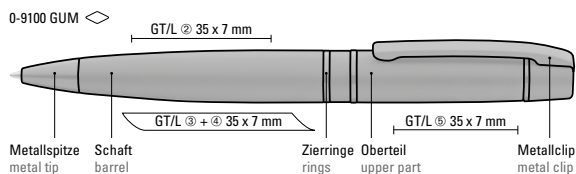

ETUI 0-0911 W

Klappetui in uni weiß oder schwarz mit Magnetverschluss für 1 oder 2 Schreibgeräte.

Hinged case in mono white or black with magnetic lock for 1 or 2 writing instruments.