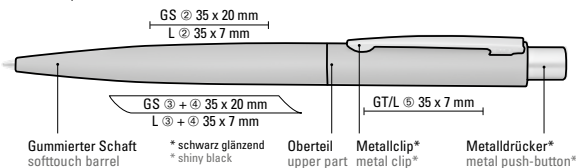

Modell eignet sich für Hochglanzlaserung.
Model is suitable for high gloss laser engraving.

Modell eignet sich für Laserung in schwarz.
Model is suitable for laser engraving in black.

0-9560 GUM, 0-9560 M GUM* ◇