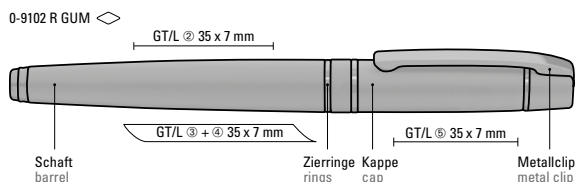

ETUI 0-0911 W

Klappetui in uni weiß oder schwarz mit Magnetverschluss für 1 oder 2 Schreibgeräte.

Hinged case in mono white or black with magnetic lock for 1 or 2 writing instruments.