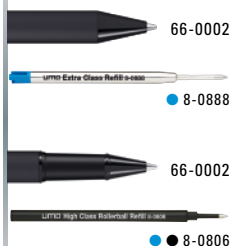

0-9340 GUM: Metall-Drehkugelschreiber mit Softtouch-Gehäuse, Softdrehmechanik und gefedertem Metallclip. Beschlagteile schwarz glänzend lackiert.

0-9342 R GUM: Metall-Rollerball mit Softtouch-Gehäuse und gefedertem Metallclip. Beschlagteile schwarz glänzend lackiert.

0-9340 GUM
Mindestbestellmenge 100 Stück
Werbeschlüssel Schaft GS/L, Oberteil GT/L

0-9342 R GUM
Mindestbestellmenge 100 Stück
Werbeschlüssel Schaft GS/L, Kappe GT/L

0-9340 GUM: Metal twist ballpoint pen with softtouch housing, soft twist mechanism and a spring-mounted metal clip. Fittings glossy black.

0-9342 R GUM: Metal rollerball with softtouch housing and spring-mounted metal clip. Fittings glossy black.

0-9340 GUM
Minimum quantity 100 pieces
Advertising code barrel GS/L, upper part GT/L

0-9342 R GUM
Minimum quantity 100 pieces
Advertising code barrel GS/L, cap GT/L

0-9340 GUM (● 8-0888)
0-9342 R GUM (● 8-0806)

Die Modelle eignen sich für Hochglanzlaserung.
The models are suitable for high gloss laser engraving.