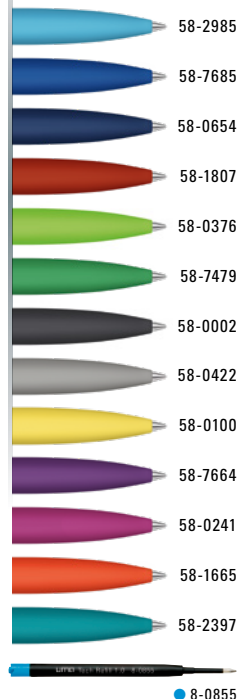

0-9630 F GUM: Metall-Drehkugelschreiber mit Softtouch-Gehäuse und gefedertem Metallclip silber glänzend.

0-9630 GUM: Metall-Drehkugelschreiber mit Softtouch-Schaft, glanzverchromtem Metalloberteil und gefederter Metallclip.

0-9630 F GUM
Mindestbestellmenge 300 Stück
Werbeschlüssel Schaft GS/L, Kappe GT/L, Clip L

0-9630 GUM
Mindestbestellmenge 300 Stück
Werbeschlüssel Schaft GS/L, Kappe L, Clip L

0-9630 F GUM: Metal twist ballpoint pen with softtouch barrel and spring-mounted metal clip in glossy silver.

0-9630 GUM: Metal twist ballpoint pen with softtouch barrel, upper part chrome plated and spring-mounted metal clip.

0-9630 F GUM
Minimum quantity 300 pieces
Advertising code barrel GS/L, cap GT/L, clip L

0-9630 GUM
Minimum quantity 300 pieces
Advertising code barrel GS/L, cap L, clip L

0-9630 F GUM (● 8-0855)

0-9630 GUM (● 8-0855)