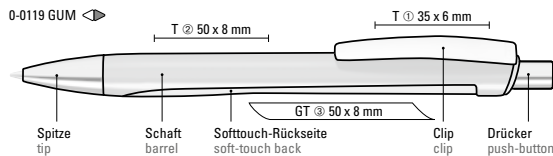

Gummierte
Softtouch-Rückseite
Softtouch surface
on back

uma Qualitätsmine
uma quality refill