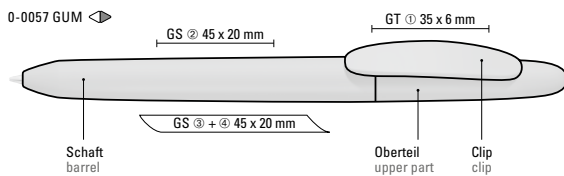

Softtouch-Oberfläche
auf Clip und Schaft
Softtouch surface
on clip and barrel

uma Qualitätsmine
uma quality refill

Europäische Produktion
European production