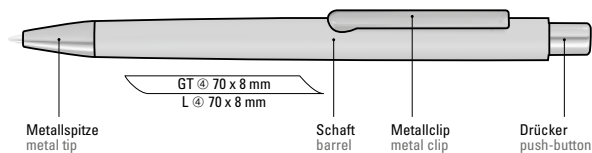

Softtouch-Oberfläche
Softtouch surface

Hochglanzgravur
High gloss laser engraving

Ellipsenförmiger Schaft
Elliptical barrel

uma Qualitätsmine
uma quality refill

0-9540 GUM ◊