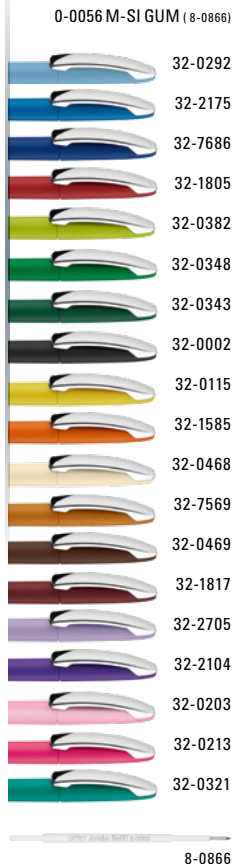

Mix n' Match: Ab 2.000 Stück kann das Modell farblich kombiniert werden.

0-0056 M-SI GUM: Drehkugelschreiber mit Softtouch-Gehäuse, Metallclip und Spitze glanzverchromt.

Mindestbestellmenge 1.000 Stück
Werbeschlüssel Schaft GS, Clip MT/L

Mix n' Match: From 2,000 pieces, you can choose any colour combination.

0-0056 M-SI GUM: Twist ballpoint pen with softtouch housing, metal clip and tip chrome plated.

Minimum quantity 1,000 pieces
Advertising code barrel GS, clip MT/L